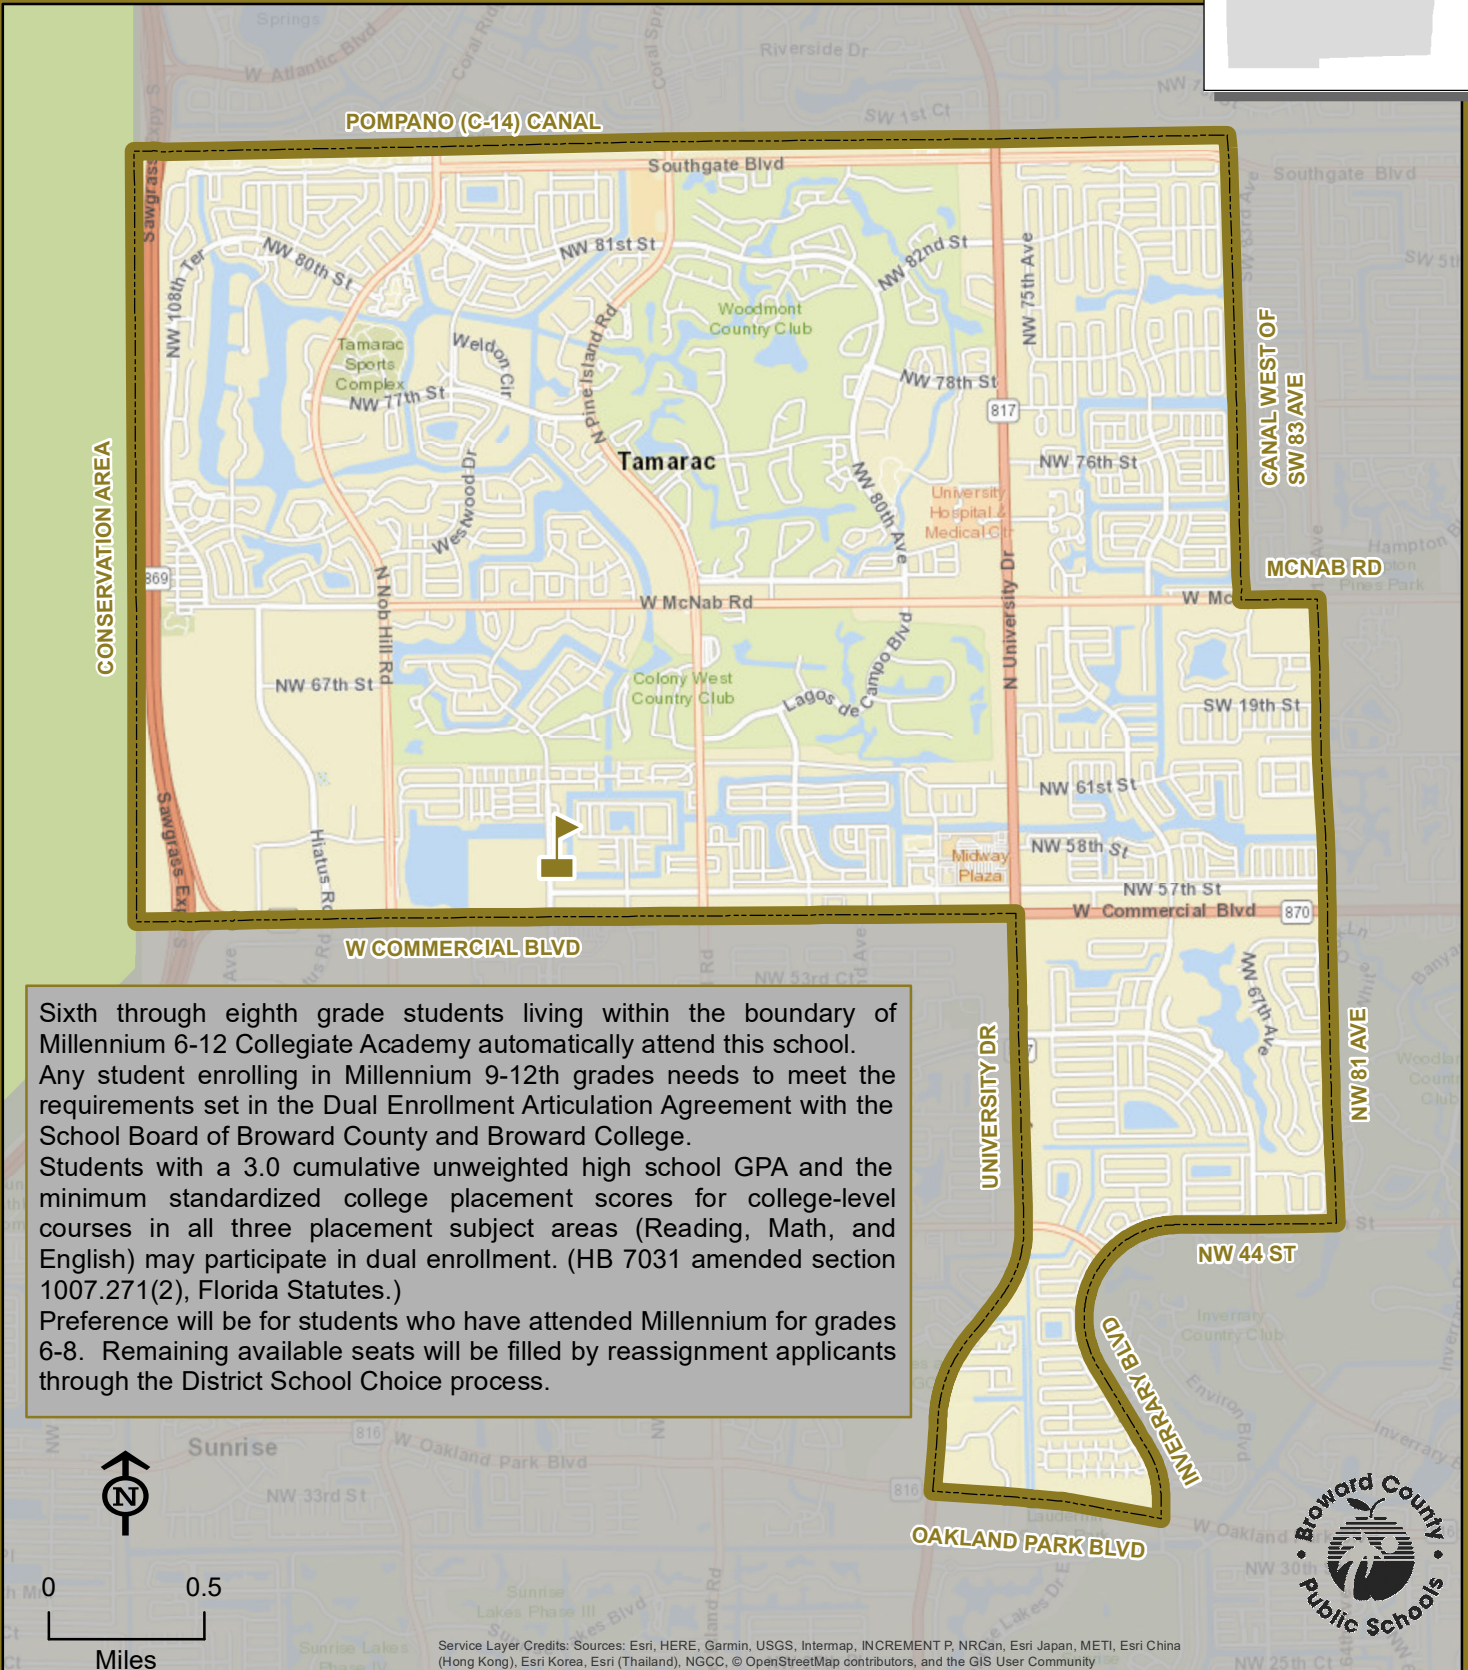

MILLENNIUM 6-12 COLLEGIATE ACADEMY

5803 NW 94 AVENUE
TAMARAC, FLORIDA 33321
754-322-3900

Innovative Program

Sixth through eighth grade students living within the boundary of Millennium 6-12 Collegiate Academy automatically attend this school. Any student enrolling in Millennium 9-12th grades needs to meet the requirements set in the Dual Enrollment Articulation Agreement with the School Board of Broward County and Broward College. Students with a 3.0 cumulative unweighted high school GPA and the minimum standardized college placement scores for college-level courses in all three placement subject areas (Reading, Math, and English) may participate in dual enrollment. (HB 7031 amended section 1007.271(2), Florida Statutes.) Preference will be for students who have attended Millennium for grades 6-8. Remaining available seats will be filled by reassignment applicants through the District School Choice process.

Service Layer Credits: Sources: Esri, HERE, Garmin, USGS, Intermap, INCREMENT P, NRCan, Esri Japan, METI, Esri China (Hong Kong), Esri Korea, Esri (Thailand), NGCC, © OpenStreetMap contributors, and the GIS User Community

MILLENNIUM 6-12 COLLEGIATE ACADEMY

THIS MAP IS FOR CONCEPTUAL PURPOSES ONLY AND SHOULD NOT BE USED FOR LEGAL BOUNDARY DETERMINATIONS